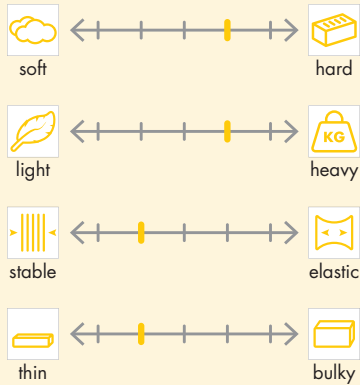

Wadding Range

272 Thermolam

Heavyweight, soft and compact sew-in wadding made from synthetic fibres and with good heat and insulation properties.

For pot holders and pot mats (use at least two layers), chairs and sofa covers, patchwork and quilting. Can also be used as an ironing pad (use at least two layers) and as an ironing cover for the protection of sensitive fabrics (pearls, sequins). Suitable for all fabrics.

TECHNICAL DATA

Properties