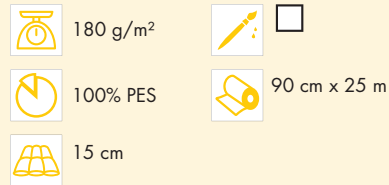

Specification

Class I: ☐

CARE RECOMMENDATION

We recommend testing the products before using them in your project.

Additional information on use and potential applications can be found in our brochure as well as on our website www.vlieseline.com.