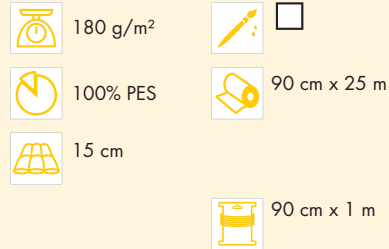

Specification

Class I: ☐

CARE RECOMMENDATION

We recommend testing the products before using them in your project.

Additional information on use and potential applications can be found in our brochure as well as on our website www.vlieseline.com.