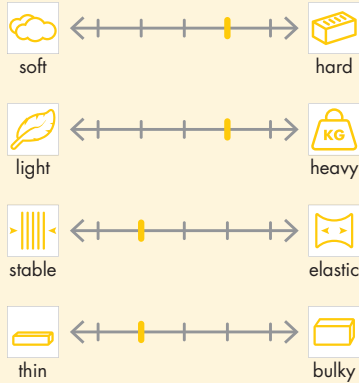

Wadding Range

272 Thermolam

Heavyweight, soft and compact sew-in wadding made from synthetic fibres and with good heat and insulation properties.

For pot holders and pot mats (use at least two layers), chairs and sofa covers, patchwork and quilting. Can also be used as an ironing pad (use at least two layers) and as an ironing cover for the protection of sensitive fabrics (pearls, sequins). Suitable for all fabrics.

TECHNICAL DATA

Properties