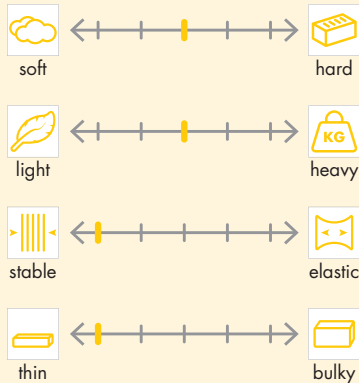

Creative Range

Vliesofix/Bondaweb

Fusible adhesive on transfer paper.

For joining fabric layers e.g. for appliqué, handicrafts or repair work. Suitable for all fabrics, raffia, cardboard, wood and, at low temperatures, also for leather.

TECHNICAL DATA

Properties

Specification

Class I:

FUSING CONDITIONS

	Hand iron		with damp cloth
	Time		10 s

CARE RECOMMENDATION

We recommend testing the products before using them in your project.