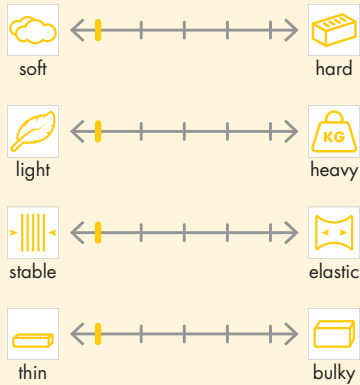

Creative Range

Filmoplast H54

Self-adhesive, tear-away embroidery backing.

For mounting and embroidering small parts in an embroidery hoop, for machine embroidery, for framing embroidered pictures and for making collages. Suitable for all fabrics.

TECHNICAL DATA

Properties