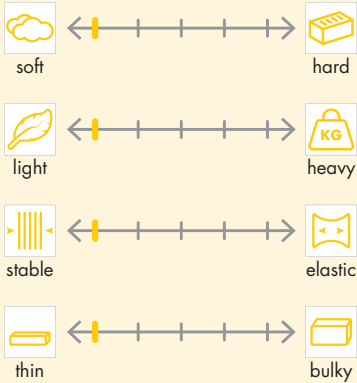

Creative Range

Filmoplast H54

Self-adhesive, tear-away embroidery backing.

For mounting and embroidering small parts in an embroidery hoop, for machine embroidery, for framing embroidered pictures and for making collages. Suitable for all fabrics.

TECHNICAL DATA

Properties