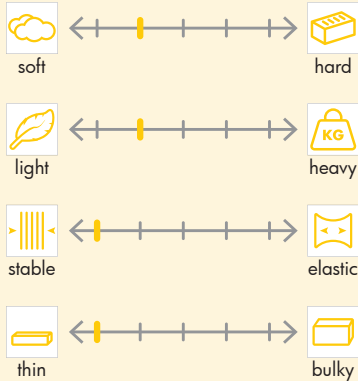

Creative Range

Quickscreen Triangle

Mediumweight nonwoven interlining for patchwork, made from a blend of synthetic fibres; with a 60° printed blue grid.

Suitable for patchwork; allowing the accurate processing and precise fit of fabric strips. Suitable for all fabrics.

TECHNICAL DATA

Properties