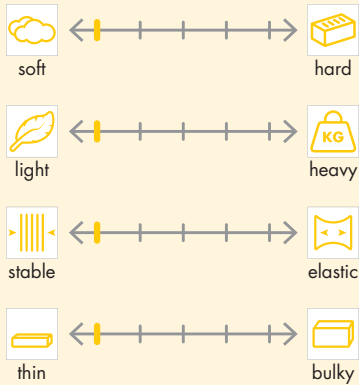

Creative Range

Quilter's Grid

Lightweight fusible patchwork nonwoven made from synthetic fibres with a 1 inch printed brown grid.

For water-colour quilts with accurate and precisely matching squares. Suitable for all fabrics.

TECHNICAL DATA

Properties

Specification

FUSING CONDITIONS

Hand iron

dry

Time

10 - 12 s