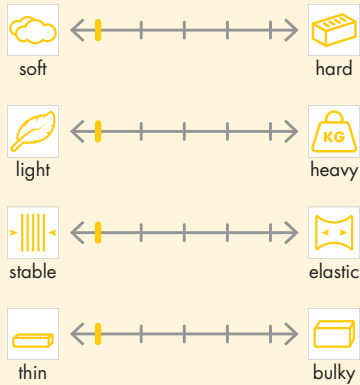

Creative Range

Quilter's Grid

Lightweight fusible patchwork nonwoven made from synthetic fibres with a 1 inch printed brown grid.

For water-colour quilts with accurate and precisely matching squares. Suitable for all fabrics.

TECHNICAL DATA

Properties

Specification

FUSING CONDITIONS

Hand iron

dry

Time

10 - 12 s