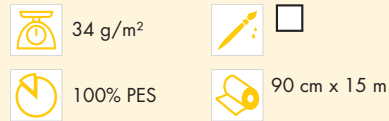

Creative Range

Quilter's Grid

Lightweight fusible patchwork nonwoven made from synthetic fibres with a 1 inch printed brown grid.

For water-colour quilts with accurate and precisely matching squares. Suitable for all fabrics.

TECHNICAL DATA

Properties

Specification

FUSING CONDITIONS

Hand iron

dry

Time

10 - 12 s