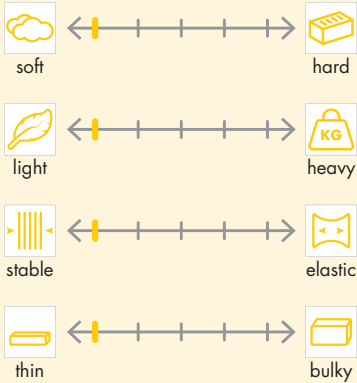

Creative Range

Solufleece

Sew-in water soluble embroidery backing.

For all kinds of machine embroidery, new creative techniques and as an ideal sewing aid for mini-quilts. Suitable for all fabrics and textile materials that are washable and sewable.

TECHNICAL DATA

Properties