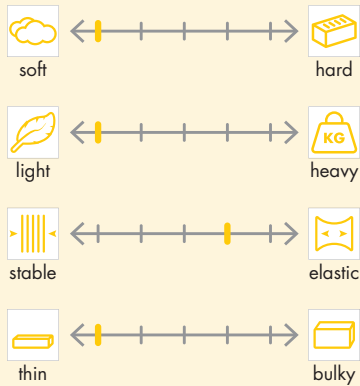

Creative Range

Stretchfix

Elastic, heat activated adhesive web on transfer paper.

For appliqué on textiles or for joining two different fabrics. Maintains the elasticity of the fabric. Suitable for light- to mediumweight elastic fabrics.

TECHNICAL DATA

Properties

Specification

FUSING CONDITIONS

	Hand iron		with damp cloth
	Time		10 - 12 s

CARE RECOMMENDATION

We recommend testing the products before using them in your project.

Additional information on use and potential applications can be found in our brochure as well as on our website www.vlieseline.com.